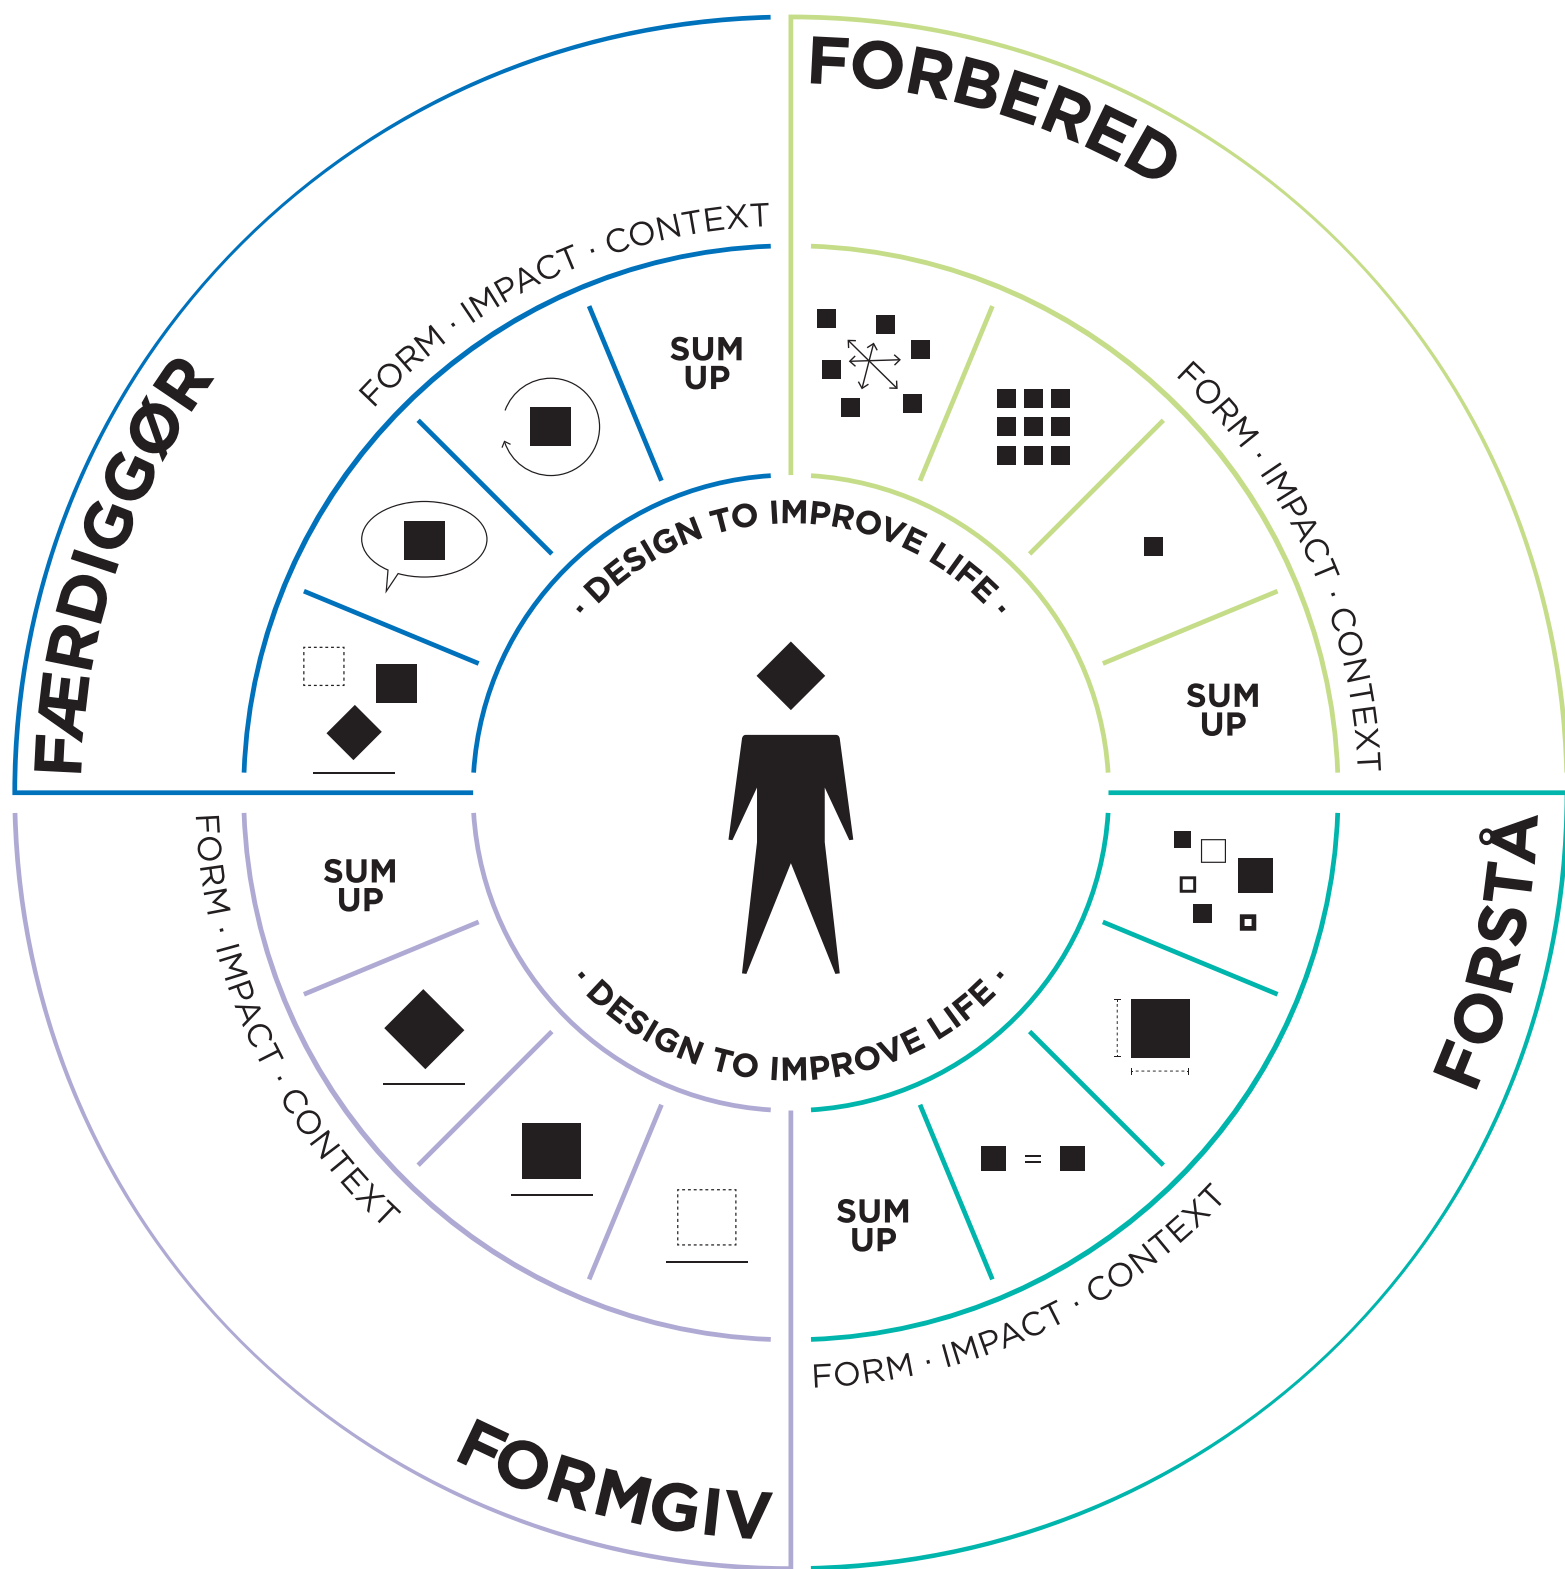

DESIGN TO IMPROVE LIFE- KOMPASSET

BOOST
INNOVATIV
SKOLE
I HELSINGØR